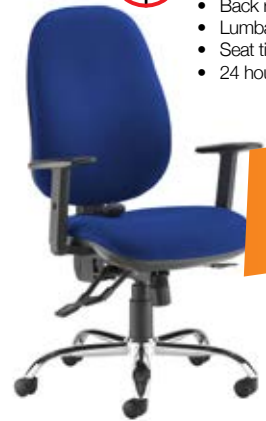

HIGH SPECIFICATION

- 5 Year warranty
- 150kg weight tolerance
- Overall dimensions: W680 D650 H1050-1180 mm
- Weight tension control
- Seat depth adjustment
- Back rake adjustment
- Lumbar support
- Seat tilt adjustment
- 24 hour chair

24 HOURS

ONLY
£172.00

Black
BLK
Blue
BLU

CODE	ARM TYPE	PRICE
JXERG0B	Adjustable arms	£172.00

VANTAGE 2 LEVER

3 YR

- 3 Year warranty
- 110kg weight tolerance
- Overall dimensions: W480 D605 H895-1005 mm
- Gas lift adjustment
- Back rake adjustment
- Back height adjustment

GREAT VALUE

FROM
£55.00