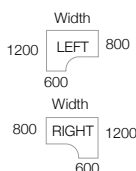

FROM
£222.00

STRAIGHT DESK WITH FIXED PEDESTAL

- Rectangular desks 800mm deep with panel end legs & two cable access ports
- Pedestal can be fitted to left or right hand side

CODE	WIDTH	DEPTH	HEIGHT	PRICE
MP12P2	1200mm	800mm	725mm	£222.00
MP14P2	1400mm	800mm	725mm	£230.00
MP16P2	1600mm	800mm	725mm	£234.00
MP18P2	1800mm	800mm	725mm	£245.00
MP12P3	1200mm	800mm	725mm	£222.00
MP14P3	1400mm	800mm	725mm	£230.00
MP16P3	1600mm	800mm	725mm	£234.00
MP18P3	1800mm	800mm	725mm	£245.00

Please add desktop finish when ordering eg. **MP12P3** in oak = **MP12P3O**