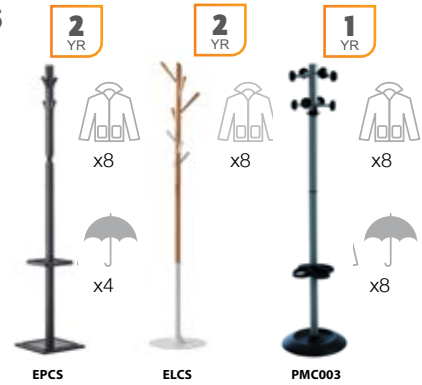

CODE	W	D	H	PRICE
EPCS	320	320	1750	£67.00
ELCS	355	355	1750	£69.00
PMC003	450	450	1730	£56.00

FROM
£56.00