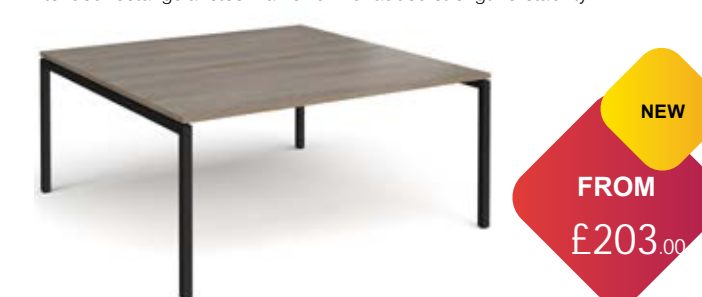

CODE	WIDTH	DEPTH	HEIGHT	PRICE
GCO1216	1200	1600	725	£203.00
GCO1416	1400	1600	725	£219.00
GCO1616	1600	1600	725	£229.00
GCO1816	1800	1600	725	£242.00

Please add frame finish followed by desktop finish when ordering eg. GCO1216 with black frame in grey nebraska = GCO1216-K-NO