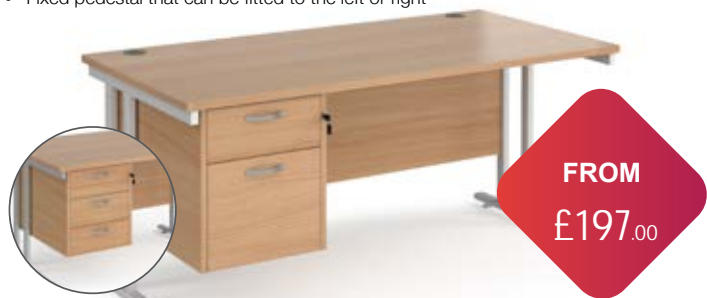

STRAIGHT DESK WITH FIXED PEDESTAL

- Rectangular desks with cantilever frame and two cable ports
- Fixed pedestal that can be fitted to the left or right

BLACK FRAME	SILVER FRAME	WHITE FRAME	WIDTH	DEPTH	PEDESTAL	PRICE
MC12P2K	MC12P2S	MC12P2WH	1200mm	800mm	2 drawer	£197.00
MC14P2K	MC14P2S	MC14P2WH	1400mm	800mm	2 drawer	£204.00
MC16P2K	MC16P2S	MC16P2WH	1600mm	800mm	2 drawer	£208.00
MC18P2K	MC18P2S	MC18P2WH	1800mm	800mm	2 drawer	£215.00
MC12P3K	MC12P3S	MC12P3WH	1200mm	800mm	3 drawer	£197.00
MC14P3K	MC14P3S	MC14P3WH	1400mm	800mm	3 drawer	£204.00
MC16P3K	MC16P3S	MC16P3WH	1600mm	800mm	3 drawer	£208.00
MC18P3K	MC18P3S	MC18P3WH	1800mm	800mm	3 drawer	£215.00

Please add frame colour and top finish when ordering e.g MC12P2K in beech = MC12P2KSB