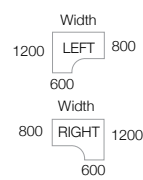

CODE	WIDTH	DEPTH	HEIGHT	PRICE
MP16P23	1600mm	800mm	725mm	£325.00
MP18P23	1800mm	800mm	725mm	£232.00

Please add finish when ordering eg. **MP16P23** in white = **MP16P23WH**

FROM
£162.00

ERGONOMIC DESKS

- Ergonomic desktops with panel end legs and two cable access ports
- Ideal to fit into corners or cluster together to maximise office space

CODE	W	D	H	w	d	PRICE
MP14EL	1400mm	800mm	725mm	600mm	1200mm	£162.00
MP16EL	1600mm	800mm	725mm	600mm	1200mm	£167.00
MP18EL	1800mm	800mm	725mm	600mm	1200mm	£180.00
MP14ER	1400mm	800mm	725mm	600mm	1200mm	£162.00
MP16ER	1600mm	800mm	725mm	600mm	1200mm	£167.00
MP18ER	1800mm	800mm	725mm	600mm	1200mm	£180.00