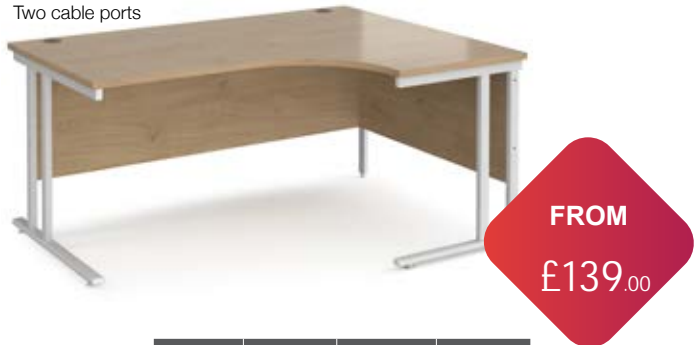

Width	CODE	WIDTH	STYLE	PRICE
1200 LEFT 800	MC14EL	1400mm	Left hand	£139.00
	MC14ER	1400mm	Right hand	£139.00
800 RIGHT 1200	MC16EL	1600mm	Left hand	£140.00
	MC16ER	1600mm	Right hand	£140.00
600	MC18EL	1800mm	Left hand	£155.00
	MC18ER	1800mm	Right hand	£155.00

Please add frame colour followed by top finish when ordering e.g MC16ER with white frame in kendal oak = MC16ERWHKO

ERGONOMIC DESK WITH PEDESTAL

- Ergonomic desks with cantilever frame and full leg return and desk high pedestal
- Two cable ports