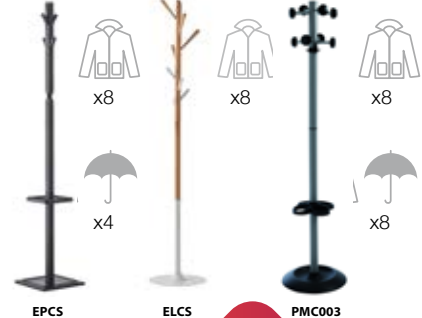

EPCS

ELCS

PMC003

CODE	W	D	H	PRICE
EPCS	320	320	1750	£62.00
ELCS	355	355	1750	£65.00
PMC003	450	450	1730	£53.00

FROM
£53.00